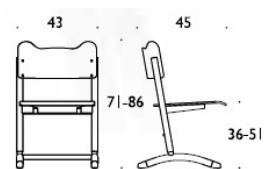

AKTIV

Inspiring
spaces

Martela

Product code number: OTAG

Adjustments:

Adjustable seat height 36-51 cm (2,5 cm steps).

Material description:

Backrest and seat: birch covered birch melamine.

Frame and base: painted grey.

Measurements: width 43 cm, depth 45 cm, sitting height 36 – 51 cm (by 2,5 cm steps), height 71-86 cm, weight 8 kg.

Design and measurements take notice of standard SFS-EN1729-1. Tested by standard SFS-EN1729-2.