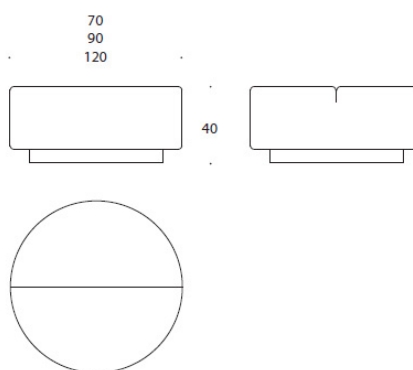

Inspiring
spaces

Martela

MOVIE

DESIGN RANE VASKIVUORI

Product code number:

391/70 = fully upholstered ottoman, diameter 70 cm
391/90 = fully upholstered ottoman, diameter 90 cm
391/120 = fully upholstered ottoman, diameter 120 cm

Fabric consumption:

391/70: 3.0 m
391/90: 3.4 m
391/120: 4.0 m

Material description:

Seat fully upholstered.

Base: black.

391/70
391/90
391/120