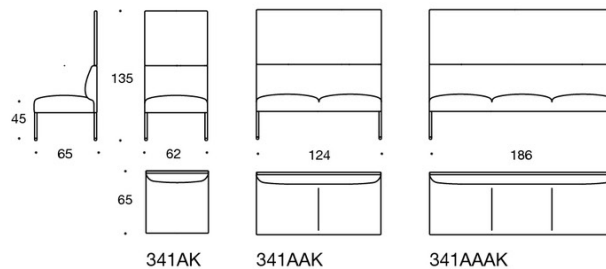

NOORA

DESIGN ANTTI KOTILAINEN

Inspiring
spaces

Martela