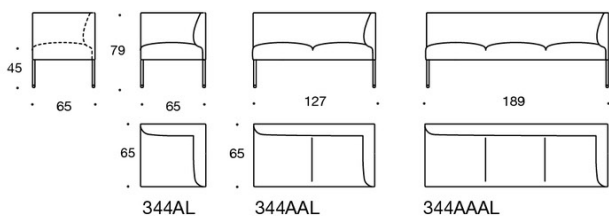

NOORA

DESIGN ANTTI KOTILAINEN

Product code number:

341A = one-seater sofa unit without armrests
 344AR = one-seater sofa unit with right armrest
 344AL = one-seater sofa unit with left armrest
 341AA = two-seater sofa without armrests
 342AA = two-seater sofa with armrests
 344AAR = two-seater sofa with right armrest
 344AAL = two-seater sofa with left armrest
 341AAA = three-seater sofa without armrests
 342AAA = three-seater sofa with armrests
 344AAAR = three-seater sofa with right armrest
 344AAAL = three-seater sofa with left armrest
 341AK = one-seater sofa unit without armrests, high back
 344ARK = one-seater sofa unit with right armrest, high back
 344ALK = one-seater sofa unit with left armrest, high back
 341AAK = two-seater sofa without armrests, high back
 342AAK = two-seater sofa with armrests, high back
 344AARK = two-seater sofa with right armrest, high back
 344AALK = two-seater sofa with left armrest, high back
 341AAAK = three-seater sofa without armrests, high back

342AAAK = three-seater sofa with armrests, high back
 344AAARK = three-seater sofa with right armrest, high back
 344AAALK = three-seater sofa with left armrest, high back

Accessories:

Power outlet (230V + charging USB)
 331PS = decorative cushion 67x42 cm
 331PM = decorative cushion 42x42 cm
 331PL = decorative cushion 50x50 cm

344AR

344AAR

344AAAR

344ARK

344AARK

344AAARK

344AL

344AAL