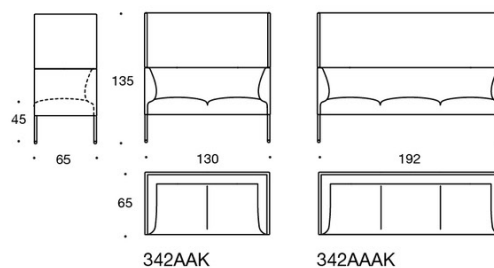

341AK

341AAK

341AAAK