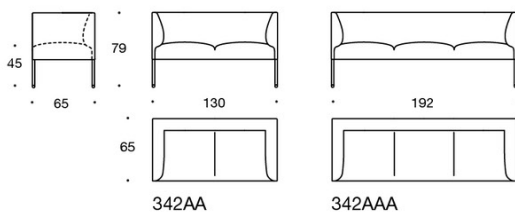

342AA

342AAA