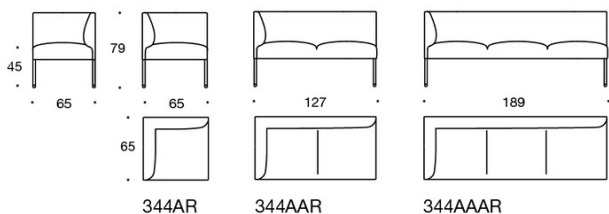

344AR

344AAR

344AAAR