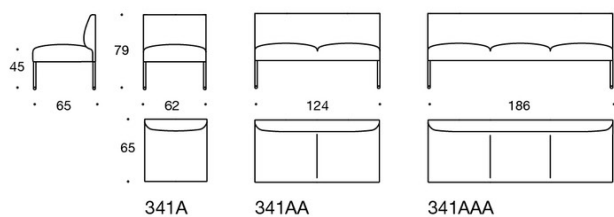

NOORA

DESIGN ANTTI KOTILAINEN

Inspiring
spaces

Martela

341A

341AA

341AAA