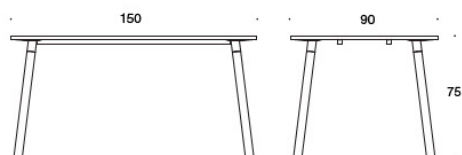

8712/150x90