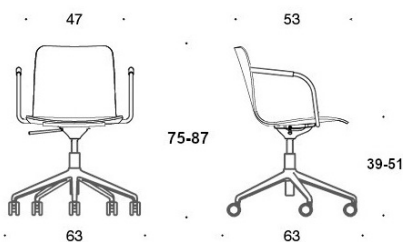

378RGS (RGSC/RGSBC/RGSD)