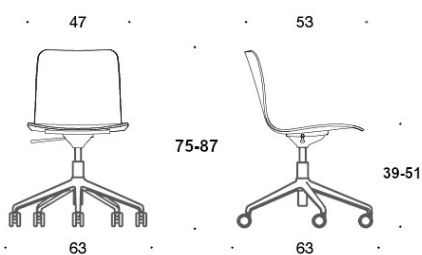

# SOLA

DESIGN ANTTI KOTILAINEN

Inspiring  
spaces

**Martela**

**Product code number:**

377RGS (RGSC/RGSBC/RGSD) =  
five star base with castors and height  
adjustment, without upholstery, without armrests

378RGS (RGSC/RGSBC/RGSD) =  
five star base with castors and height  
adjustment, without upholstery, with armrests

BC = upholstered seat and backrest

C = upholstered seat

D = fully upholstered

G = tilt mechanism

377RGS (RGSC/RGSBC/RGSD)

**Fabric consumption:** Seat: 0.5 m / 2 pcs

**Seat and backrest:** 0.85 m / 2 pcs

**Fully upholstered:** 0.9 m

**Material description:**

**Seat material:** oak, ash, stained ash,  
laminated (white or black).