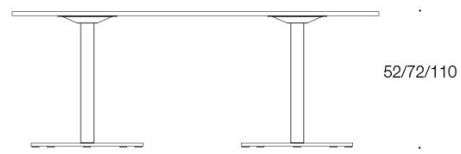

SPOT

Inspiring
spaces

Martela

Product code number:

494Y70 ø 70 cm
494Y85 ø 85 cm
494Y105 ø 105 cm
494Y120 ø 120 cm
4940909Q = 90x90 cm
4941408Q = 140x80 cm
4941808Q = 180x80 cm

Material description:

Table top: birch, beech, oak, laminate (white, grey, birch).

Base: grey, black, white, chrome or Inspiring Colours.

Height 40 cm: ø70 cm and ø85 cm.

Height 52 and 72 cm: ø70 cm, ø85 cm, ø105 cm, ø120 cm, 90x90 cm, 140x80 cm, 180x80 cm.

Height 111 cm: ø70 cm, ø85 cm, 140x80 cm, 180x80 cm.

Carbon footprint:

Spot 949CSR/85/KO/57 (table base with castors): 33 kg CO₂e

494Y70

494Y85

494Y105

494Y120

4940909Q

4941408Q