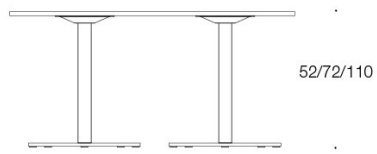

SPOT

Inspiring
spaces

Martela

Product code number:

494Y70 ø 70 cm
494Y85 ø 85 cm
494Y105 ø 105 cm
494Y120 ø 120 cm
4940909Q = 90x90 cm
4941408Q = 140x80 cm
4941808Q = 180x80 cm

Material description:

Table top: birch, beech, oak, laminate (white, grey, birch).

Base: grey, black, white, chrome or Inspiring Colours.

Height 40 cm: ø70 cm and ø85 cm.

Height 52 and 72 cm: ø70 cm, ø85 cm, ø105 cm, ø120 cm, 90x90 cm, 140x80 cm, 180x80 cm.

Height 111 cm: ø70 cm, ø85 cm, 140x80 cm, 180x80 cm.

Carbon footprint:

Spot 949CSR/85/KO/57 (table base with castors): 33 kg CO₂e

494Y70

494Y85

494Y105

494Y120

4940909Q

4941408Q