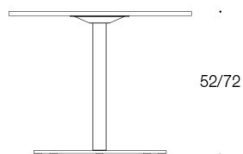

SPOT

Inspiring
spaces

Martela

Product code number:

494Y70 ø 70 cm
494Y85 ø 85 cm
494Y105 ø 105 cm
494Y120 ø 120 cm
4940909Q = 90x90 cm
4941408Q = 140x80 cm
4941808Q = 180x80 cm

Material description:

Table top: birch, beech, oak, laminate (white, grey, birch).

Base: grey, black, white, chrome or Inspiring Colours.

Height 40 cm: ø70 cm and ø85 cm.

Height 52 and 72 cm: ø70 cm, ø85 cm, ø105 cm, ø120 cm, 90x90 cm, 140x80 cm, 180x80 cm.

Height 111 cm: ø70 cm, ø85 cm, 140x80 cm, 180x80 cm.

Carbon footprint:

Spot 949CSR/85/KO/57 (table base with castors): 33 kg CO₂e

494Y70

494Y85

494Y105

494Y120

4940909Q

4941408Q