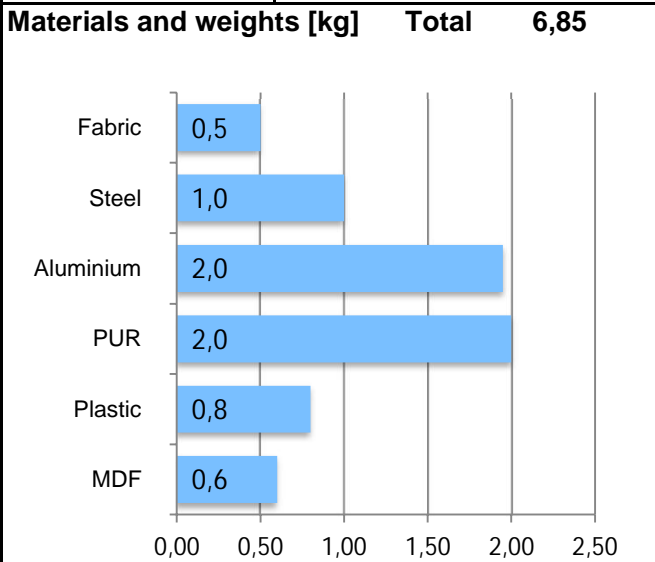

Product name:	Kilta
Product type:	Chair
Launched:	1.3.2014
Product group:	126
Product code:	221RG
Total CO2:	44,9

Reuse and recycle information

This product is designed to be long lasting and withstand the test of time. When you no longer need this product, a new user can gain value from it. Even after a long use, the product can be refurbished or remanufactured to obtain a new life. Left over materials that cannot be reused can be recycled or recovered as energy. The estimated CO2 savings potential of refurbishment of this product is included below.